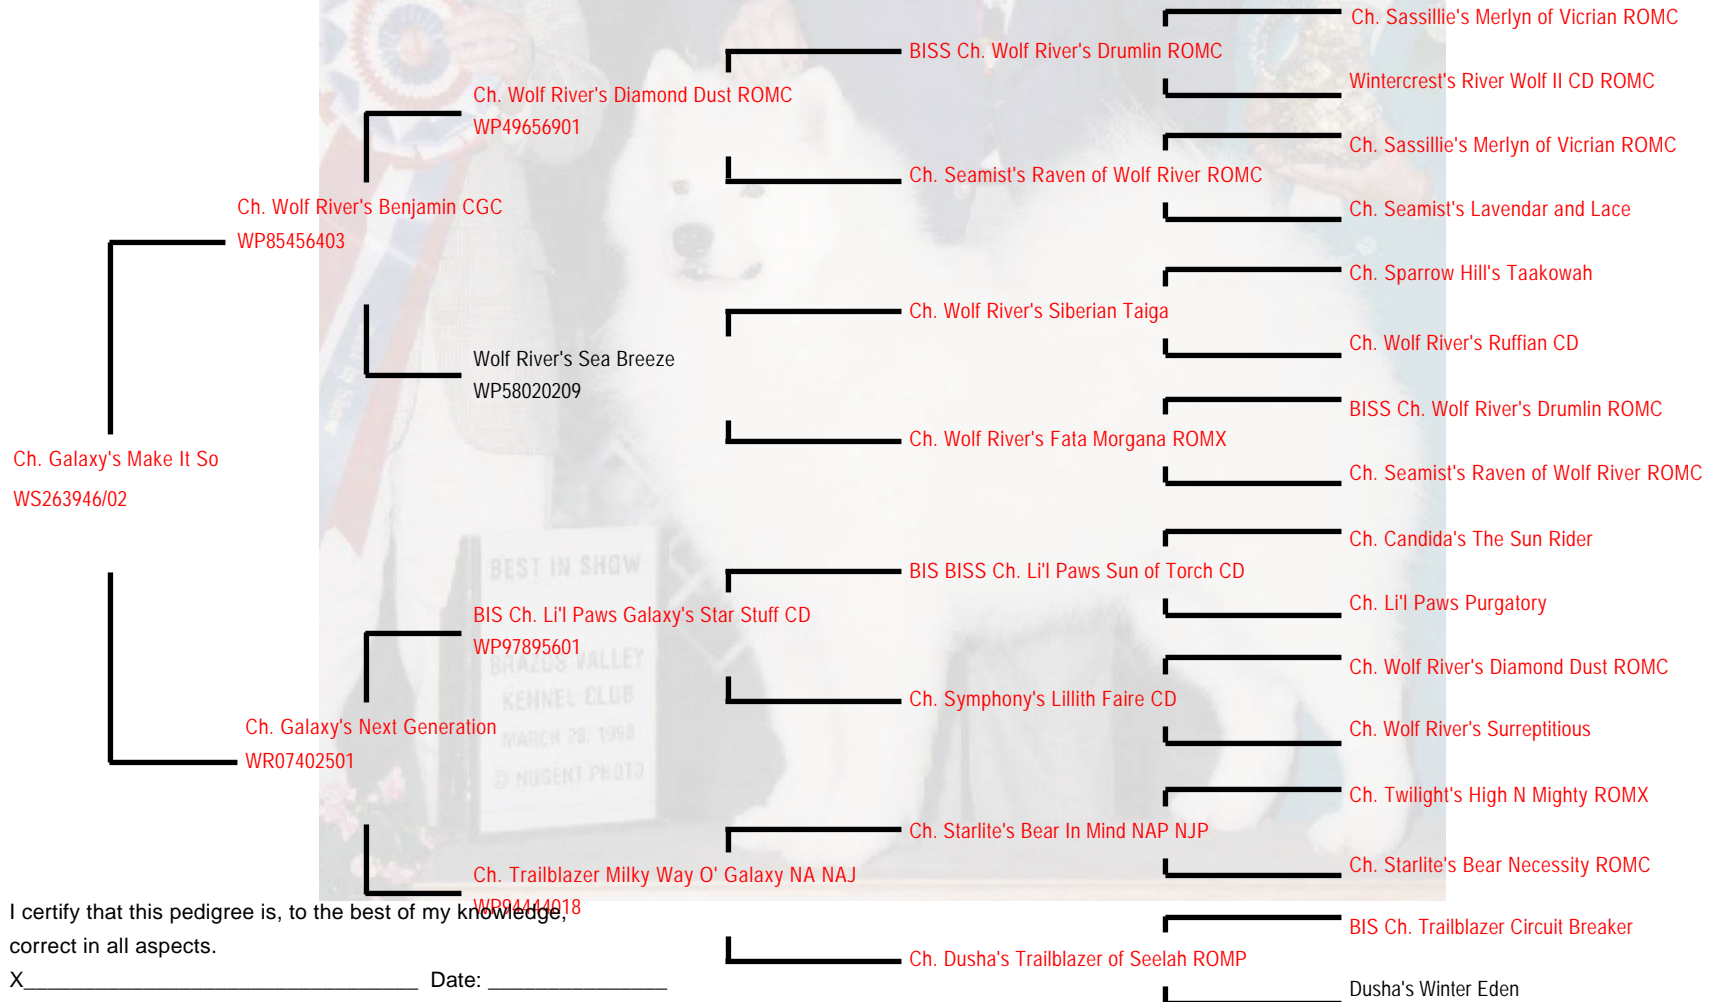

Pedigree for Ch. Galaxy's Make It So

Diane Dotson
 www.galaxysams.com
 325-793-1654 fax
 Abilene, TX
 Phone: 325-793-1645
 Email: diane@galaxysams.com

I certify that this pedigree is, to the best of my knowledge, correct in all aspects.
 X _____ Date: _____